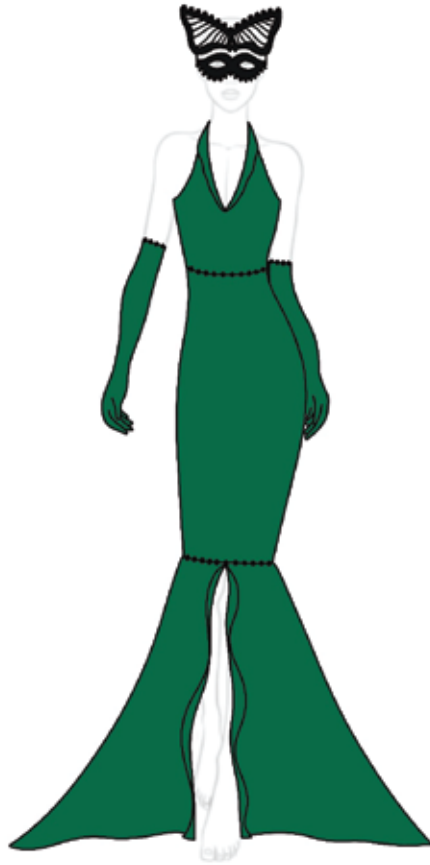

FINAL SKETCHES