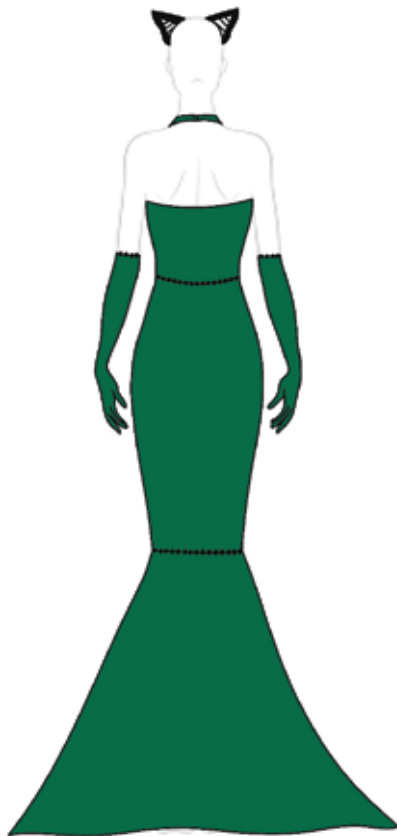

FINAL SKETCHES